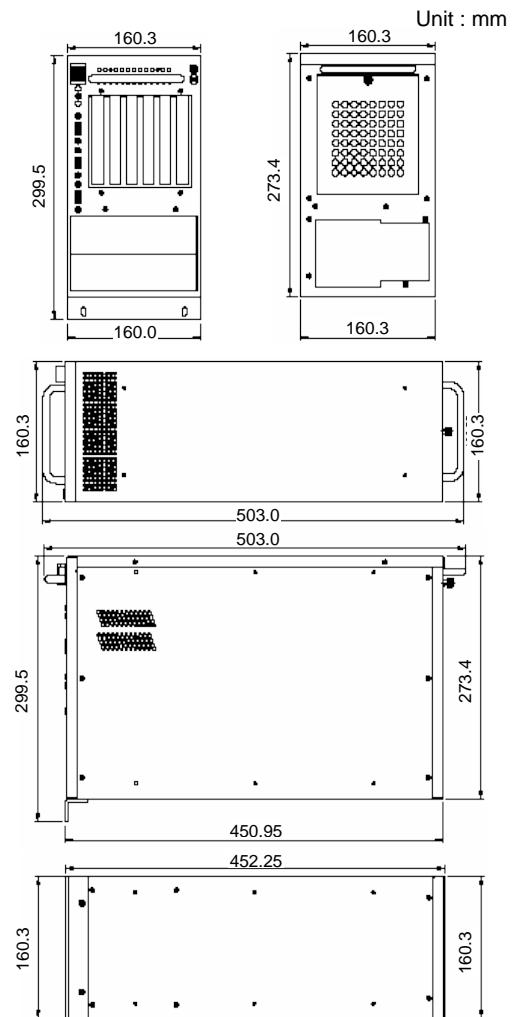

6-slot Full-size Wallmount Chassis

DND - SVR01

Features

- ▶ 6-slot Wallmount Chassis
 - Supports 6-slot ISA/PCI backplane to hold six cards
 - Equipped with one 120mm cooling fan with replaceable air filter
 - Front-accessible 3 x USB Port
 - Front connector and control
 - Support two tefronsheet the bottom

Specifications

▶ Dimensions	160.3(W) x 452.3(D) x 273.4(H) mm
▶ Drive Bays	2 x 5.25" front accessible drive bay
▶ Construction	Heavy-Duty Steel
▶ Color Options	Standard : Black
▶ Cooling Fans	1 x 120mm ball bearing fan
▶ Front Panel	Indicators : Power, HDD LED's & Power s/w LED Buttons : AT Power, Reset switch I/O Port : 3 x USB Supports 6-slot passive backplane
▶ Rear Panel	Supports PS2 form factor ATX power supply unit
▶ Carton Size	636 x 285 x 409 mm
▶ Weight	Net : kg / Gross : kg

Dimensions

Ordering Information

◆ DND-SVR01

6-slot Backplane space, Color - Black, the bottom Tefronsheet

Power Supply Options

- ◆ ST-300BLV : 300W ATX, 230VAC
- ◆ ST-350BKV : 350W ATX, 115/230VAC
- ◆ ST-420BKV : 420W ATX, 115/230VAC
- ◆ ST-460EAG : 460W ATX, 100/240VAC