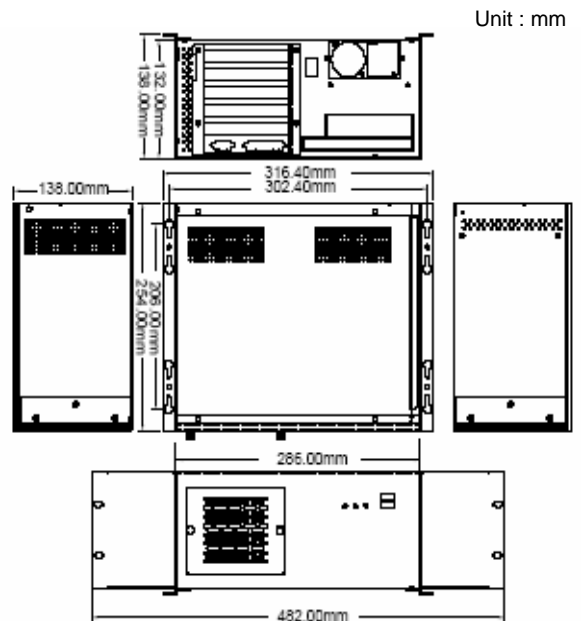

5-slot Half-size Compact Chassis

PR - 1500 G

Features

- ▶ 5-slot Half-size Compact Chassis
- ▶ RoHS compliant design
 - 1 x front-accessible 3.5", 1 x 3.5" HDD and 1 x Slim type CD-ROM
 - 2 x front-accessible USB ports
 - 1 x 80mm cooling fan

Specifications

▶ Dimensions	286(W) x 254(D) x 132(H) mm
▶ Form Factor	Half-size, slot SBC
▶ Drive Bays	1 x 3.5" HDD and 1 x 3.5" front accessible, 1 x 5.25" Slim drive bay
▶ Construction	Heavy-Duty Steel
▶ Color Options	W : White
▶ Cooling Fans	1 x 80mm ball bearing fans
▶ Front Panel	Indicators : Power, HDD LED's Buttons : Power(AT/ATX), Reset switch I/O Port : 2 x USB
▶ Rear Panel	Supports 6-slot passive backplane Supports 1U height power supply unit
▶ Weight	Net : 3.6 kg / Gross : 6.2 kg

Dimensions

Ordering Information

- ◆ PR-1500GW/916AP : 5-slot half-size, with ACE-916AP
- ◆ PR-1500GW/816AP : 5-slot half-size, with ACE-816AP
- ◆ PR-1500GW/4525AP : 5-slot half-size, with ACE-4525AP

Power Supply Options