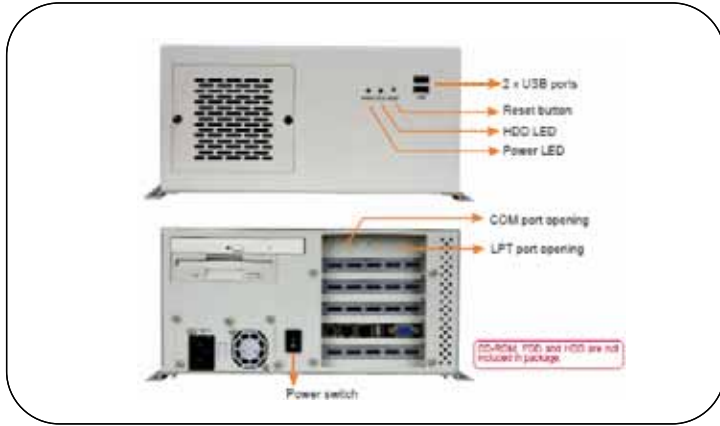

5-slot Half-size Compact Chassis

PR - 1500 G

Features

- ▶ 5-slot Half-size Compact Chassis
- ▶ RoHS compliant design
 - 1 x front-accessible 3.5", 1 x 3.5" HDD and 1 x Slim type CD-ROM
 - 2 x front-accessible USB ports
 - 1 x 80mm cooling fan

Specifications

▶ Dimensions	286(W) x 254(D) x 132(H) mm
▶ Form Factor	Half-size, slot SBC
▶ Drive Bays	1 x 3.5" HDD and 1 x 3.5" front accessible, 1 x 5.25" Slim drive bay
▶ Construction	Heavy-Duty Steel
▶ Color Options	W : White
▶ Cooling Fans	1 x 80mm ball bearing fans
▶ Front Panel	Indicators : Power, HDD LED's Buttons : Power(AT/ATX), Reset switch I/O Port : 2 x USB
▶ Rear Panel	Supports 6-slot passive backplane Supports 1U height power supply unit
▶ Weight	Net : 3.6 kg / Gross : 6.2 kg

Dimensions

Ordering Information

- ◆ PR-1500GW/916AP : 5-slot half-size, with ACE-916AP
- ◆ PR-1500GW/816AP : 5-slot half-size, with ACE-816AP
- ◆ PR-1500GW/4525AP : 5-slot half-size, with ACE-4525AP

Power Supply Options