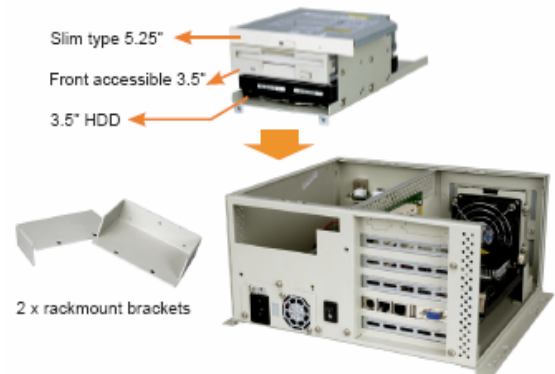

Power Supply Options

- ACE-916AP : 150W AT
- ACE-816AP : 150W ATX
- ACE-4518AP : 180W ATX
- ACE-4525AP : 250W ATX

Wealth Tec Co.,Ltd.

www.wealthtec.co.kr